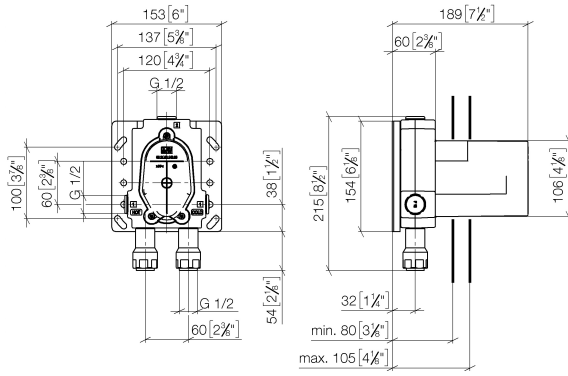

Hand shower set with integrated shower holder

27 802 660

- normal flow
- with anti-scale system
- 3/8" shower outlet
- metal shower hose 1250mm with integrated anti-twist protection
- rosette Ø 60 mm
- 1/2" connection
- WRAS: 1912049

39 121 970 90

Recommended miscellaneous

xGRID Attachment set for integrating in the dry wall construction

12 340 970 90

Required miscellaneous

xGRID Installation track 555 mm

12 360 970 90

Concealed single-lever mixer

#Error

mm [inches]

Flow rate chart

Concealed single-lever mixer

#Error

Spare parts list

No.	Item Number	Name	Quantity used	Delivery time
1	04 30 31 024 01 90	fixing set	2	2
2	04 17 20 128 00 90	holder	1	2
3	04 31 20 006 00 90	plug	2	2
4	09 11 11 058 90	accessories	1	2
5	04 31 20 039 10 90	plug	1	2
6	90 18 40 151 00 90	insert	1	2
7	90 31 20 098 00 90	plug	1	2
8	90 17 01 189 00 90	sleeve	1	2
9	04 24 03 223 00 90	insert	2	2
10	09 16 01 014 90	ring	2	2
11	90 17 01 187 00 90	sleeve	1	2
12	04 31 20 100 00 90	plug	1	2
13	90 21 02 148 00 90	cap	1	2
14	04 14 03 155 00 90	gasket kit	1	2

Drybox Concealed single-lever mixer with and without diverter

#Error

- Dimensions 300 x 400 x 80 mm
- brushed stainless steel cover
- stainless steel casing
- Overflow is part of the scope of delivery.

Drybox Concealed single-lever mixer with and without diverter