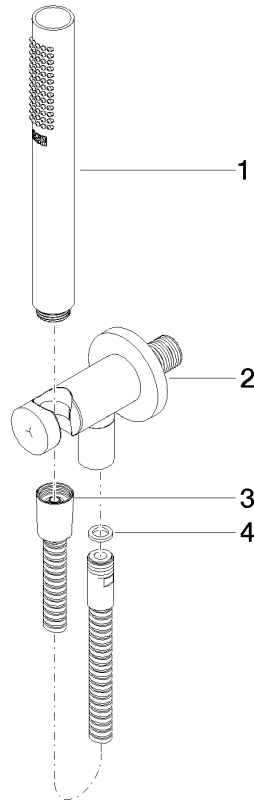

Rain shower with wall fixing 220 mm

28 649 970

Spare parts list

No.	Item Number	Name	Quantity used	Delivery time
1	04 30 31 032 00 90	fixing set	1	2
2	09 17 20 120 90	holder	1	2
3	09 14 10 150 90	seal	2	2
4	09 27 97 015-00	rosette	1	10
5	90 11 03 070 00-00	pipe	1	10
6	09 23 01 075 90	insert	1	2
7	04 12 05 092 00-00	shower	1	10
8	09 30 09 069 90	key	1	2

Hand shower set with integrated shower holder

27 802 660

- normal flow
- with anti-scale system
- 3/8" shower outlet
- metal shower hose 1250mm with integrated anti-twist protection
- rosette Ø 60 mm
- 1/2" connection
- WRAS: 1912049

Hand shower set with integrated shower holder

27 802 660

Recommended miscellaneous

Concealed wall elbow

- min. recess depth 90 mm
- max. recess depth 163 mm

35 085 970 90

Hand shower set with integrated shower holder

27 802 660

mm [inches]

Flow rate chart

Hand shower set with integrated shower holder

27 802 660

Spare parts list

No.	Item Number	Name	Quantity used	Delivery time
1	28 019 979-00	Hand shower	1	2
2	28 490 660-00	Wall elbow with integrated shower holder	1	10
3	90 30 02 072 00-00	Metal shower hose 1/2" x 3/8" x 1250 mm	1	10
4	09 14 20 026 90	seal	1	2