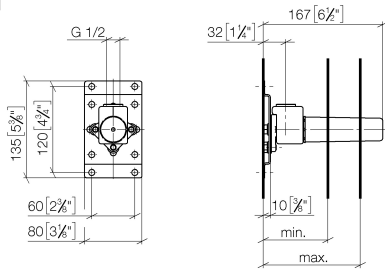

Hand shower set with integrated shower holder

27 802 660

- normal flow
- with anti-scale system
- 3/8" shower outlet
- metal shower hose 1250mm with integrated anti-twist protection
- rosette Ø 60 mm
- 1/2" connection
- WRAS: 1912049

27 802 660

mm [inches]

Flow rate chart

Hand shower set with integrated shower holder

27 802 660

Spare parts list

No.	Item Number	Name	Quantity used	Delivery time
1	28 019 979-00	Hand shower	1	2
2	28 490 660-00	Wall elbow with integrated shower holder	1	10
3	90 30 02 072 00-00	Metal shower hose 1/2" x 3/8" x 1250 mm	1	10
4	09 14 20 026 90	seal	1	2

Drybox Concealed single-lever mixer with and without diverter

#Error

- Dimensions 300 x 400 x 80 mm
- brushed stainless steel cover
- stainless steel casing
- Overflow is part of the scope of delivery.

Drybox Concealed single-lever mixer with and without diverter

Recommended miscellaneous

Leak protection 1/2"

12 010 970 90

Concealed wall elbow

#Error

mm [inches]

	min	max
CL. 1	90 [3 1/2"]	163 [6 3/8"]
CL. 2	68 [2 5/8"]	135 [5 3/8"]
Domicil	90 [3 1/2"]	163 [6 3/8"]
Gentle	90 [3 1/2"]	163 [6 3/8"]
IMO	90 [3 1/2"]	163 [6 3/8"]
Lissé	90 [3 1/2"]	163 [6 3/8"]
MEM	90 [3 1/2"]	163 [6 3/8"]
Symetrics	90 [3 1/2"]	163 [6 3/8"]
Vaia	90 [3 1/2"]	163 [6 3/8"]