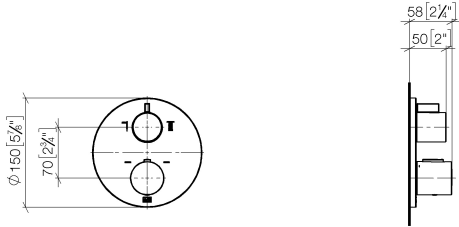

Rain shower with wall fixing 220 mm

28 649 970

- 450 mm projection
- rain shower Ø 220 mm
- rain flow
- rosette Ø 60 mm
- 1/2" connection
- with anti-scale system
- quick clearing
- WRAS: 1707033
- This product can help a building to meet requirements of Green Building Rating Systems, e.g. LEED®, BREEAM®, DGNB

Hand shower set with integrated shower holder

27 802 660

- normal flow
- with anti-scale system
- 3/8" shower outlet
- metal shower hose 1250mm with integrated anti-twist protection
- rosette Ø 60 mm
- 1/2" connection
- WRAS: 1912049

27 802 660

mm [inches]

Flow rate chart

Hand shower set with integrated shower holder

27 802 660

Spare parts list

No.	Item Number	Name	Quantity used	Delivery time
1	28 019 979-00	Hand shower	1	2
2	28 490 660-00	Wall elbow with integrated shower holder	1	10
3	90 30 02 072 00-00	Metal shower hose 1/2" x 3/8" x 1250 mm	1	10
4	09 14 20 026 90	seal	1	2

36 426 970

mm [inches]

Flow rate chart

Concealed thermostat with two function volume control

36 426 970

Concealed thermostat with two function volume control

36 426 970

Spare parts list