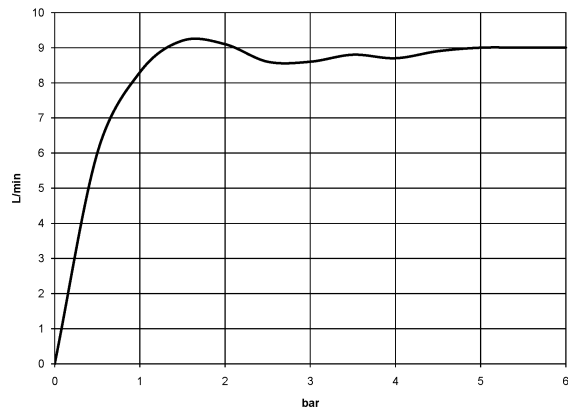

Recommended miscellaneous

Concealed wall elbow

35 085 970 90

- min. recess depth 90 mm
- max. recess depth 163 mm

Rain shower with wall fixing 220 mm

28 649 970

mm [inches]

Flow rate chart