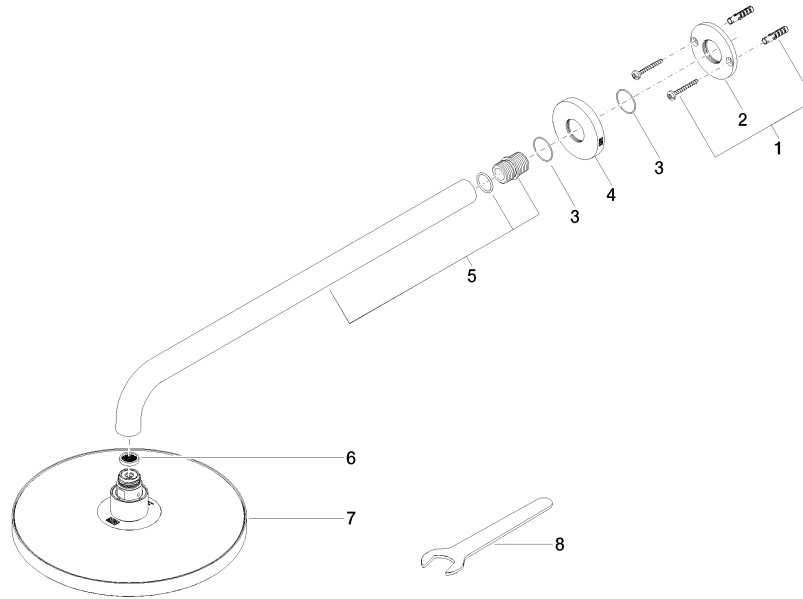

Rain shower with wall fixing 220 mm

28 649 970

- 450 mm projection
- rain shower Ø 220 mm
- rain flow
- rosette Ø 60 mm
- 1/2" connection
- with anti-scale system
- quick clearing
- WRAS: 1707033
- This product can help a building to meet requirements of Green Building Rating Systems, e.g. LEED®, BREEAM®, DGNB

Recommended miscellaneous

Concealed wall elbow

35 085 970 90

- min. recess depth 90 mm
- max. recess depth 163 mm

Rain shower with wall fixing 220 mm

28 649 970

mm [inches]

Flow rate chart

Rain shower with wall fixing 220 mm

28 649 970

Spare parts list

No.	Item Number	Name	Quantity used	Delivery time
1	04 30 31 032 00 90	fixing set	1	2
2	09 17 20 120 90	holder	1	2
3	09 14 10 150 90	seal	2	2
4	09 27 97 015-00	rosette	1	10
5	90 11 03 070 00-00	pipe	1	10
6	09 23 01 075 90	insert	1	2
7	04 12 05 092 00-00	shower	1	10
8	09 30 09 069 90	key	1	2

Hand shower set with integrated shower holder

27 802 660

- normal flow
- with anti-scale system
- 3/8" shower outlet
- metal shower hose 1250mm with integrated anti-twist protection
- rosette Ø 60 mm
- 1/2" connection
- WRAS: 1912049