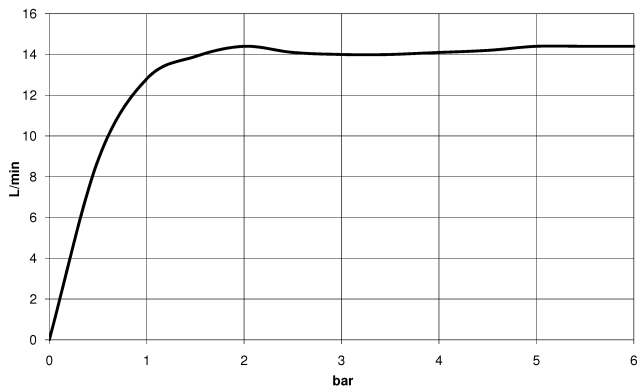

Flow rate chart