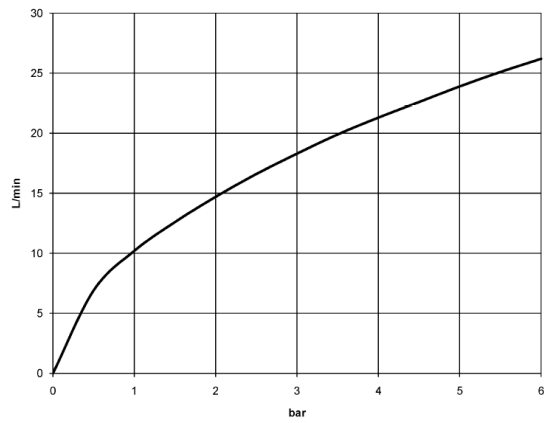

Flow rate chart