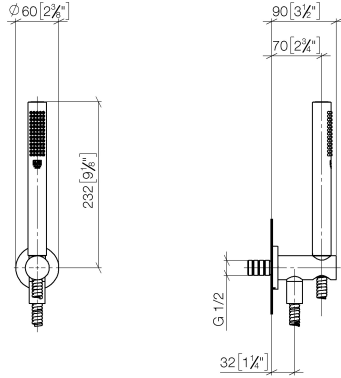

Rain shower with wall fixing 220 mm

28 649 970

- 450 mm projection
- rain shower Ø 220 mm
- rain flow
- rosette Ø 60 mm
- 1/2" connection
- with anti-scale system
- quick clearing
- WRAS: 1707033
- This product can help a building to meet requirements of Green Building Rating Systems, e.g. LEED®, BREEAM®, DGNB

Hand shower set with integrated shower holder

27 802 660

- normal flow
- with anti-scale system
- 3/8" shower outlet
- metal shower hose 1250mm with integrated anti-twist protection
- rosette Ø 60 mm
- 1/2" connection
- WRAS: 1912049

Hand shower set with integrated shower holder

27 802 660

Recommended miscellaneous

Concealed wall elbow

- min. recess depth 90 mm
- max. recess depth 163 mm

35 085 970 90

Hand shower set with integrated shower holder

27 802 660

mm [inches]

Flow rate chart

Hand shower set with integrated shower holder

27 802 660

Spare parts list

No.	Item Number	Name	Quantity used	Delivery time
1	28 019 979-00	Hand shower	1	2
2	28 490 660-00	Wall elbow with integrated shower holder	1	10
3	90 30 02 072 00-00	Metal shower hose 1/2" x 3/8" x 1250 mm	1	10
4	09 14 20 026 90	seal	1	2