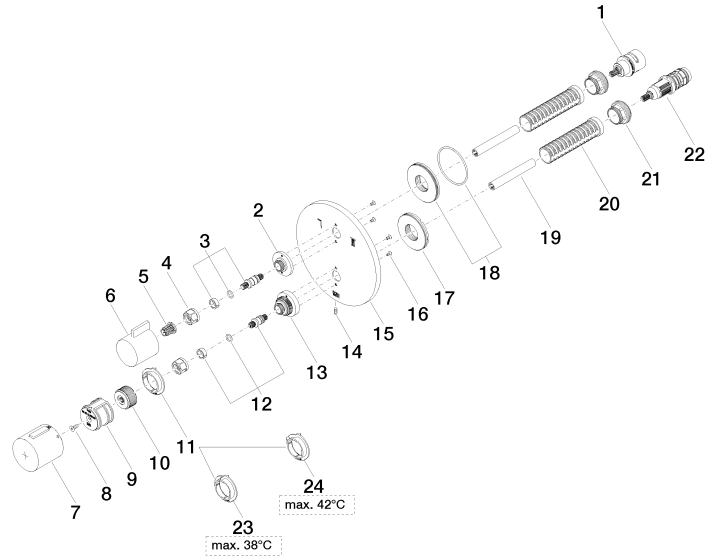

Hand shower set with integrated shower holder

27 802 660

- normal flow
- with anti-scale system
- 3/8" shower outlet
- metal shower hose 1250mm with integrated anti-twist protection
- rosette Ø 60 mm
- 1/2" connection
- WRAS: 1912049

27 802 660

mm [inches]

Flow rate chart

Hand shower set with integrated shower holder

27 802 660

Spare parts list

No.	Item Number	Name	Quantity used	Delivery time
1	28 019 979-00	Hand shower	1	2
2	28 490 660-00	Wall elbow with integrated shower holder	1	10
3	90 30 02 072 00-00	Metal shower hose 1/2" x 3/8" x 1250 mm	1	10
4	09 14 20 026 90	seal	1	2

36 426 970

mm [inches]

Flow rate chart

Concealed thermostat with two function volume control

36 426 970

Concealed thermostat with two function volume control

36 426 970

Spare parts list

No.	Item Number	Name	Quantity used	Delivery time
1	90 90 03 163 00 90	diverter	1	2
2	09 12 12 053-00	base	1	10
3	04 29 06 111 00-00	spindle	1	60
4	09 23 30 023 90	nut	2	2
5	90 12 12 002 00 90	fixing cap	1	2
6	09 20 67 006-00	handle	1	10
7	90 17 33 017 00-00	handle	1	10
8	09 30 30 124 90	screw	1	2
9	09 12 12 052 90	base	1	2
10	09 12 12 054 90	base	1	2
11	09 28 10 187 90	regulator	1	2
12	04 29 06 024 00-00	spindle	1	60
13	09 12 12 051-00	base	1	10
14	09 31 11 134 90	pin	1	2
15	09 11 02 243-00	plate	1	10
16	09 30 30 157 90	screw	4	2
17	09 30 01 296 90	disc	1	2
18	90 30 01 190 00 90	disc	1	2
19	09 23 01 124 90	sleeve	2	2
20	09 18 40 077 90	sleeve	2	2
21	09 24 04 257 90	nut	2	2
22	90 15 02 013 00 90	cartridge	1	2
23	09 28 10 188 90	regulator	1	2
24	09 28 10 189 90	regulator	1	2