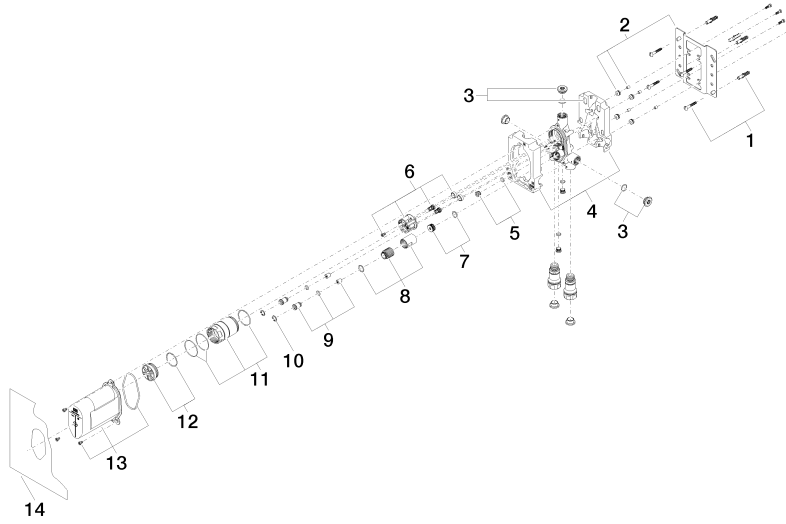

Hand shower set with integrated shower holder

27 802 660

- normal flow
- with anti-scale system
- 3/8" shower outlet
- metal shower hose 1250mm with integrated anti-twist protection
- rosette Ø 60 mm
- 1/2" connection
- WRAS: 1912049

39 121 970 90

Recommended miscellaneous

xGRID Attachment set for integrating in the dry wall construction

12 340 970 90

Required miscellaneous

xGRID Installation track 555 mm

12 360 970 90

Concealed single-lever mixer

#Error

mm [inches]

Flow rate chart

Concealed single-lever mixer

#Error

Spare parts list

No.	Item Number	Name	Quantity used	Delivery time
1	04 30 31 024 01 90	fixing set	2	2
2	04 17 20 128 00 90	holder	1	2
3	04 31 20 006 00 90	plug	2	2
4	09 11 11 058 90	accessories	1	2
5	04 31 20 039 10 90	plug	1	2
6	90 18 40 151 00 90	insert	1	2
7	90 31 20 098 00 90	plug	1	2
8	90 17 01 189 00 90	sleeve	1	2
9	04 24 03 223 00 90	insert	2	2
10	09 16 01 014 90	ring	2	2
11	90 17 01 187 00 90	sleeve	1	2
12	04 31 20 100 00 90	plug	1	2
13	90 21 02 148 00 90	cap	1	2
14	04 14 03 155 00 90	gasket kit	1	2

Drybox Concealed single-lever mixer with and without diverter

#Error

- Dimensions 300 x 400 x 80 mm
- brushed stainless steel cover
- stainless steel casing
- Overflow is part of the scope of delivery.

Drybox Concealed single-lever mixer with and without diverter