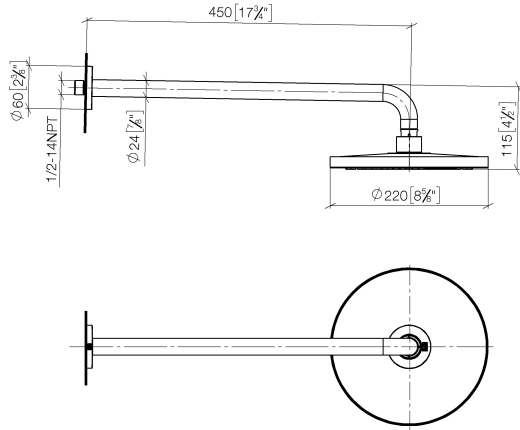

Rain shower with wall fixing 220 mm

28 649 970

- 450 mm projection
- rain shower Ø 220 mm
- rain flow
- rosette Ø 60 mm
- 1/2" connection
- with anti-scale system
- quick clearing
- WRAS: 1707033
- This product can help a building to meet requirements of Green Building Rating Systems, e.g. LEED®, BREEAM®, DGNB

Recommended miscellaneous

Concealed wall elbow

35 085 970 90

- min. recess depth 90 mm
- max. recess depth 163 mm

Rain shower with wall fixing 220 mm

28 649 970

mm [inches]

Flow rate chart

Rain shower with wall fixing 220 mm

28 649 970

Spare parts list

No.	Item Number	Name	Quantity used	Delivery time
1	04 30 31 032 00 90	fixing set	1	2
2	09 17 20 120 90	holder	1	2
3	09 14 10 150 90	seal	2	2
4	09 27 97 015-00	rosette	1	10
5	90 11 03 070 00-00	pipe	1	10
6	09 23 01 075 90	insert	1	2
7	04 12 05 092 00-00	shower	1	10
8	09 30 09 069 90	key	1	2

Hand shower set with integrated shower holder

27 802 660

- normal flow
- with anti-scale system
- 3/8" shower outlet
- metal shower hose 1250mm with integrated anti-twist protection
- rosette Ø 60 mm
- 1/2" connection
- WRAS: 1912049